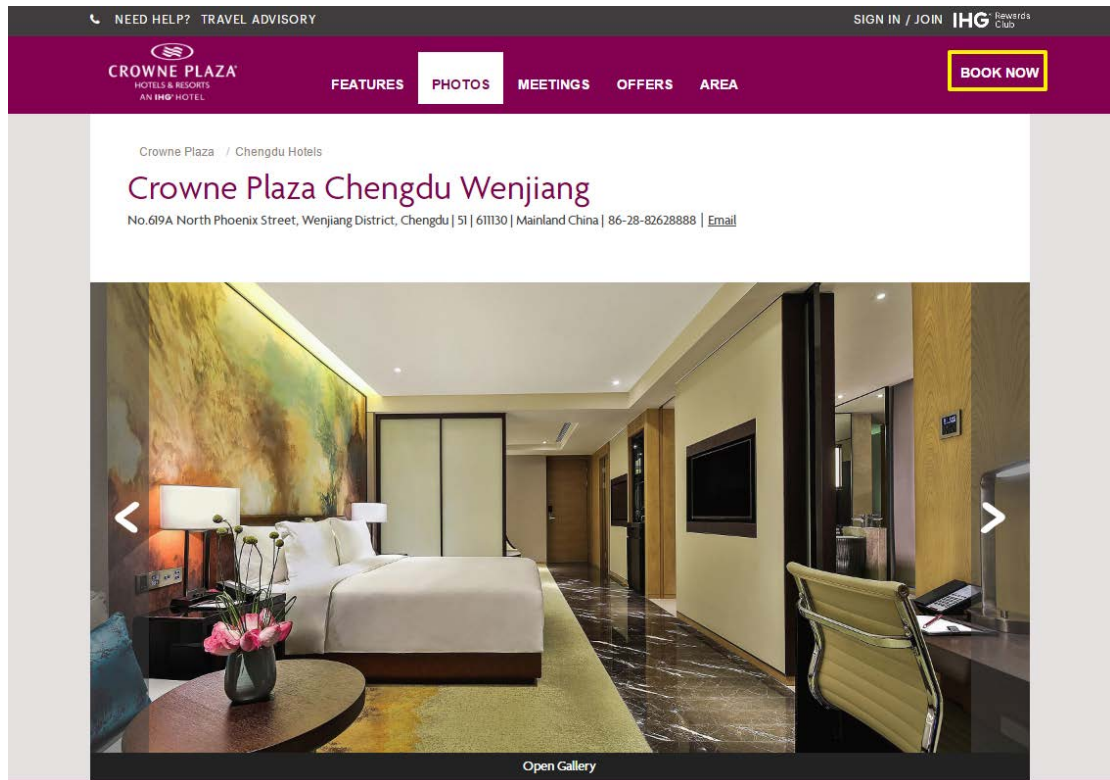

## CROWNE PLAZA RESERVATION GUIDE

1. Copy the link to web browser.

(<https://www.ihg.com.cn/redirect?path=hd-photos-tours&brandCode=CP&localeCode=en&regionCode=1&hotelCode=CTUBC&PMID=99801505&GPC=Y66&cn=yes&viewfullsite=true>)

2. Click BOOK NOW.

3. Choose the dates of CHECK IN and CHECK OUT and number of guest.

**CROWNE PLAZA**  
HOTELS & RESORTS  
AN IHG® HOTEL

FEATURES **PHOTOS** MEETINGS OFFERS AREA **BOOK NOW**

**CROWNE PLAZA CHENGDU WENJIANG**